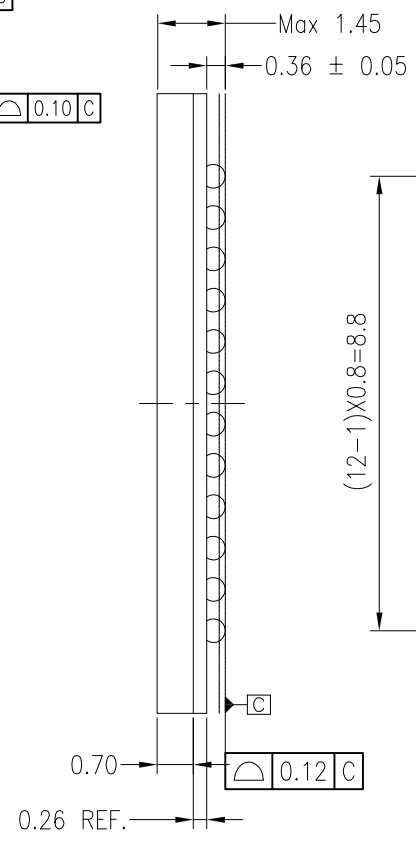

NO	변경 내용

TOP VIEW

SIDE VIEW

BOTTOM VIEW

			TITLE		144 FBGA 12X12 0.8Pitch, 0.45ball PACKAGE OUTLINE							
			REF. DWG. NO	-	DWG. NO	GPD0077						
DES. BY	WS NAM	2014.04.01	CHE. BY	APP. BY	REV. NO	0	UNIT	mm	SCALE	1/1	SHEET	1/1