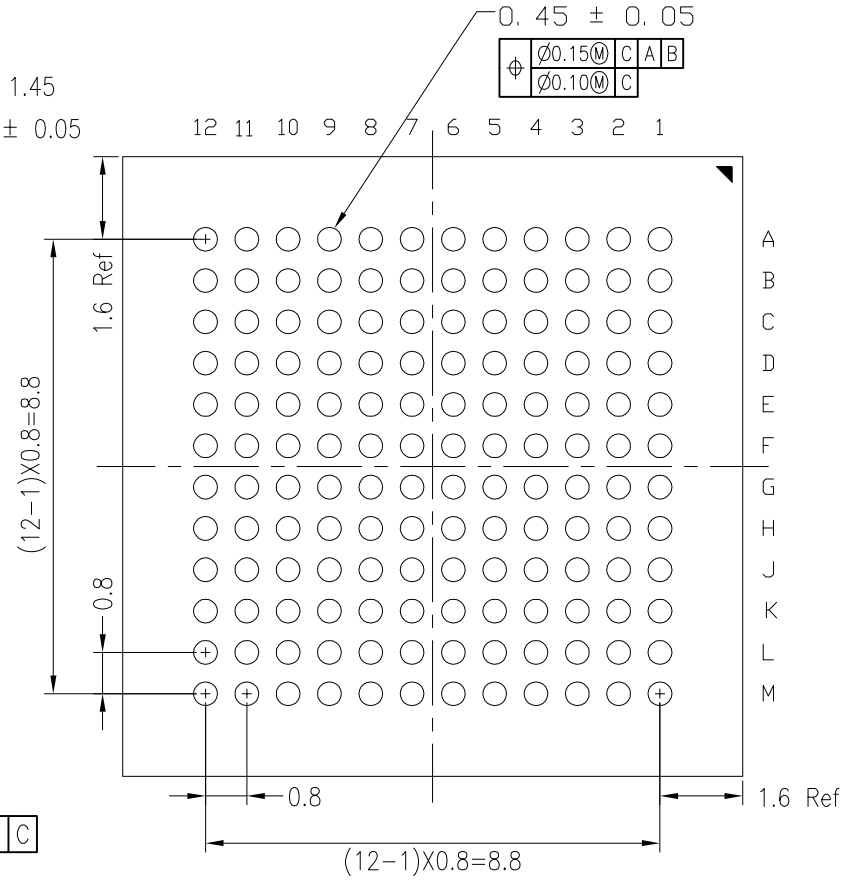

NO	변경 내용

TOP VIEW

SIDE VIEW

BOTTOM VIEW

			TITLE		144 FBGA 12X12 0.8Pitch, 0.45ball PACKAGE OUTLINE							
			REF. DWG. NO	-	DWG. NO	GPD0077						
DES. BY	WS NAM	2014.04.01	CHE. BY	APP. BY	REV. NO	0	UNIT	mm	SCALE	1/1	SHEET	1/1