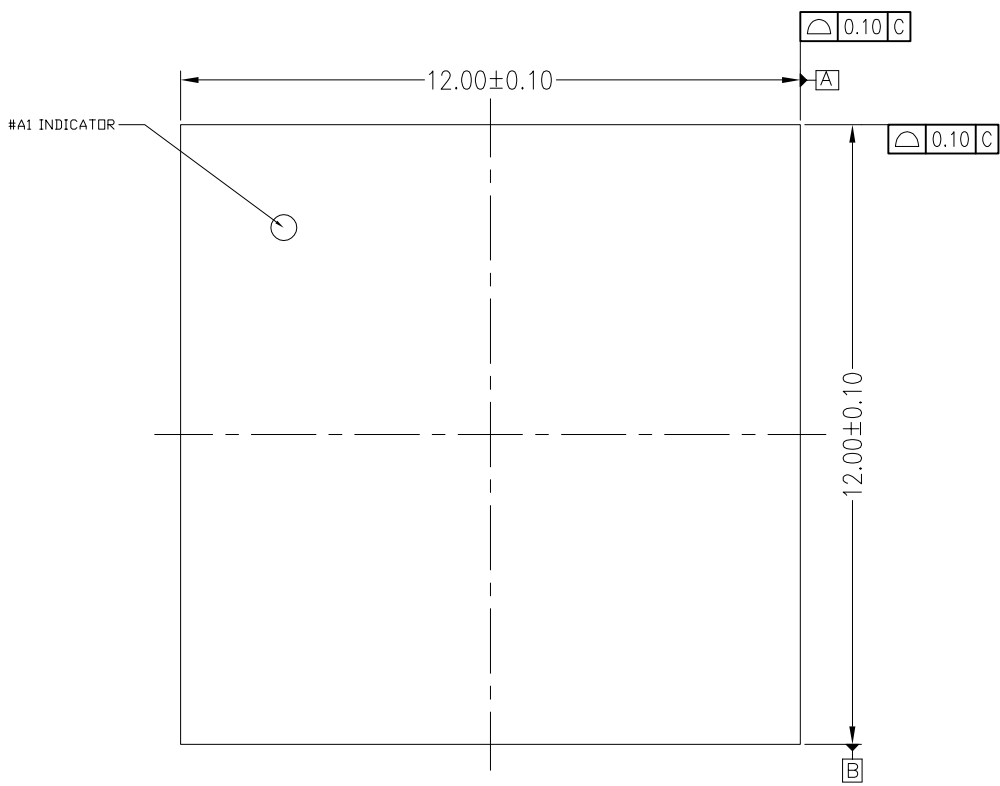

NO	변경 내용

TOP VIEW

SIDE VIEW

BOTTOM VIEW

			TITLE		144 FBGA 12X12 0.8Pitch, 0.45ball PACKAGE OUTLINE							
			REF. DWG. NO	-	DWG. NO	GPD0077						
DES. BY	WS NAM	2014.04.01	CHE. BY	APP. BY	REV. NO	0	UNIT	mm	SCALE	1/1	SHEET	1/1