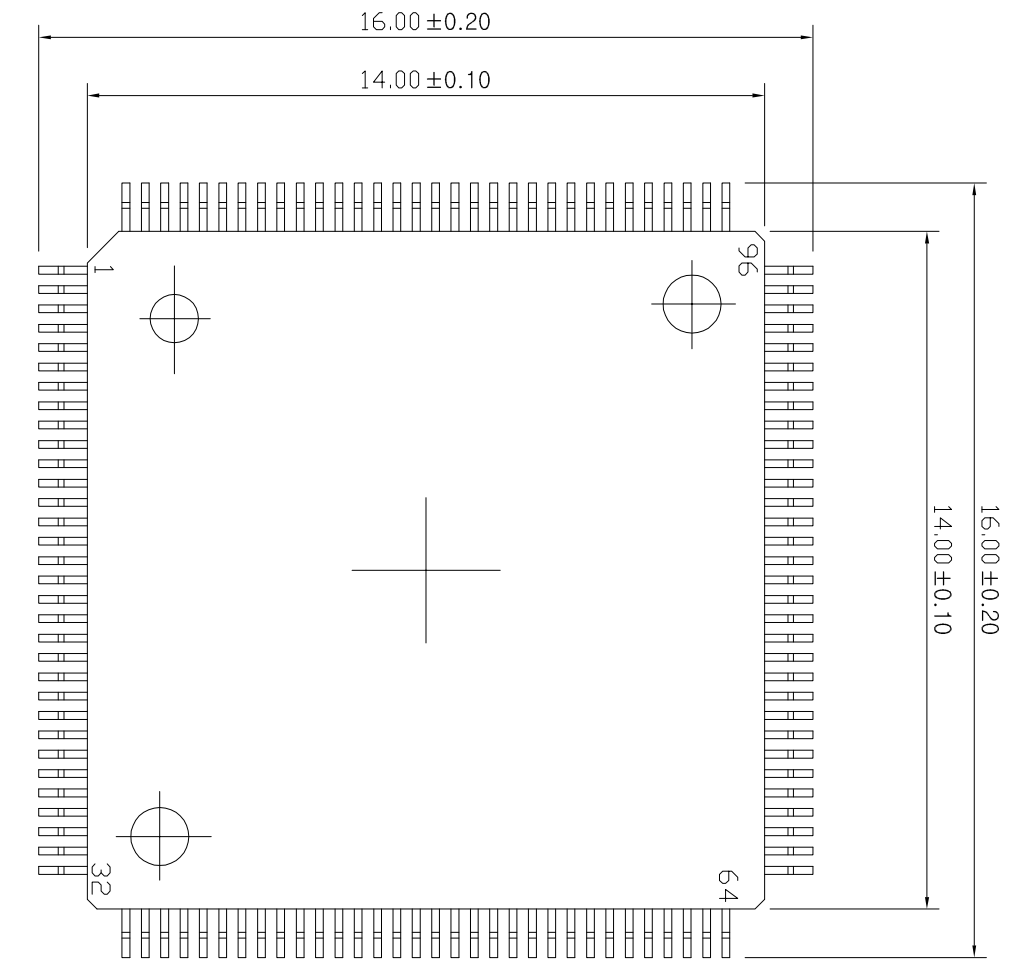

ND	History
----	---------

ATsemicon		TITLE	128-TQFP-1414
DES. BY	HM. KWJDN	DWG. NO	PACKAGE OUTLINE
CHE. BY		REV. NO	GP00022
DRA. BY		UNIT	MM
APP. BY		SCALE	NONE
		SHEET	1/1