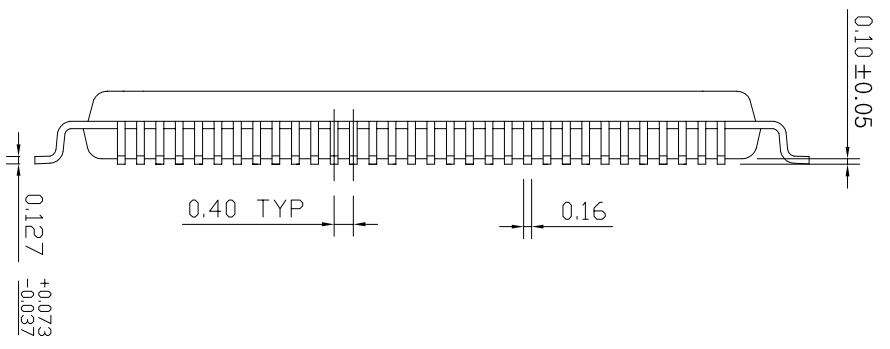

ND	History
----	---------

ATsemicon		TITLE	128-TQFP-1414
DES. BY	HM. KWJDN	DWG. NO	PACKAGE OUTLINE
CHE. BY		REV. NO	GP00022
DRA. BY		UNIT	MM
APP. BY		SCALE	NONE
		SHEET	1/1